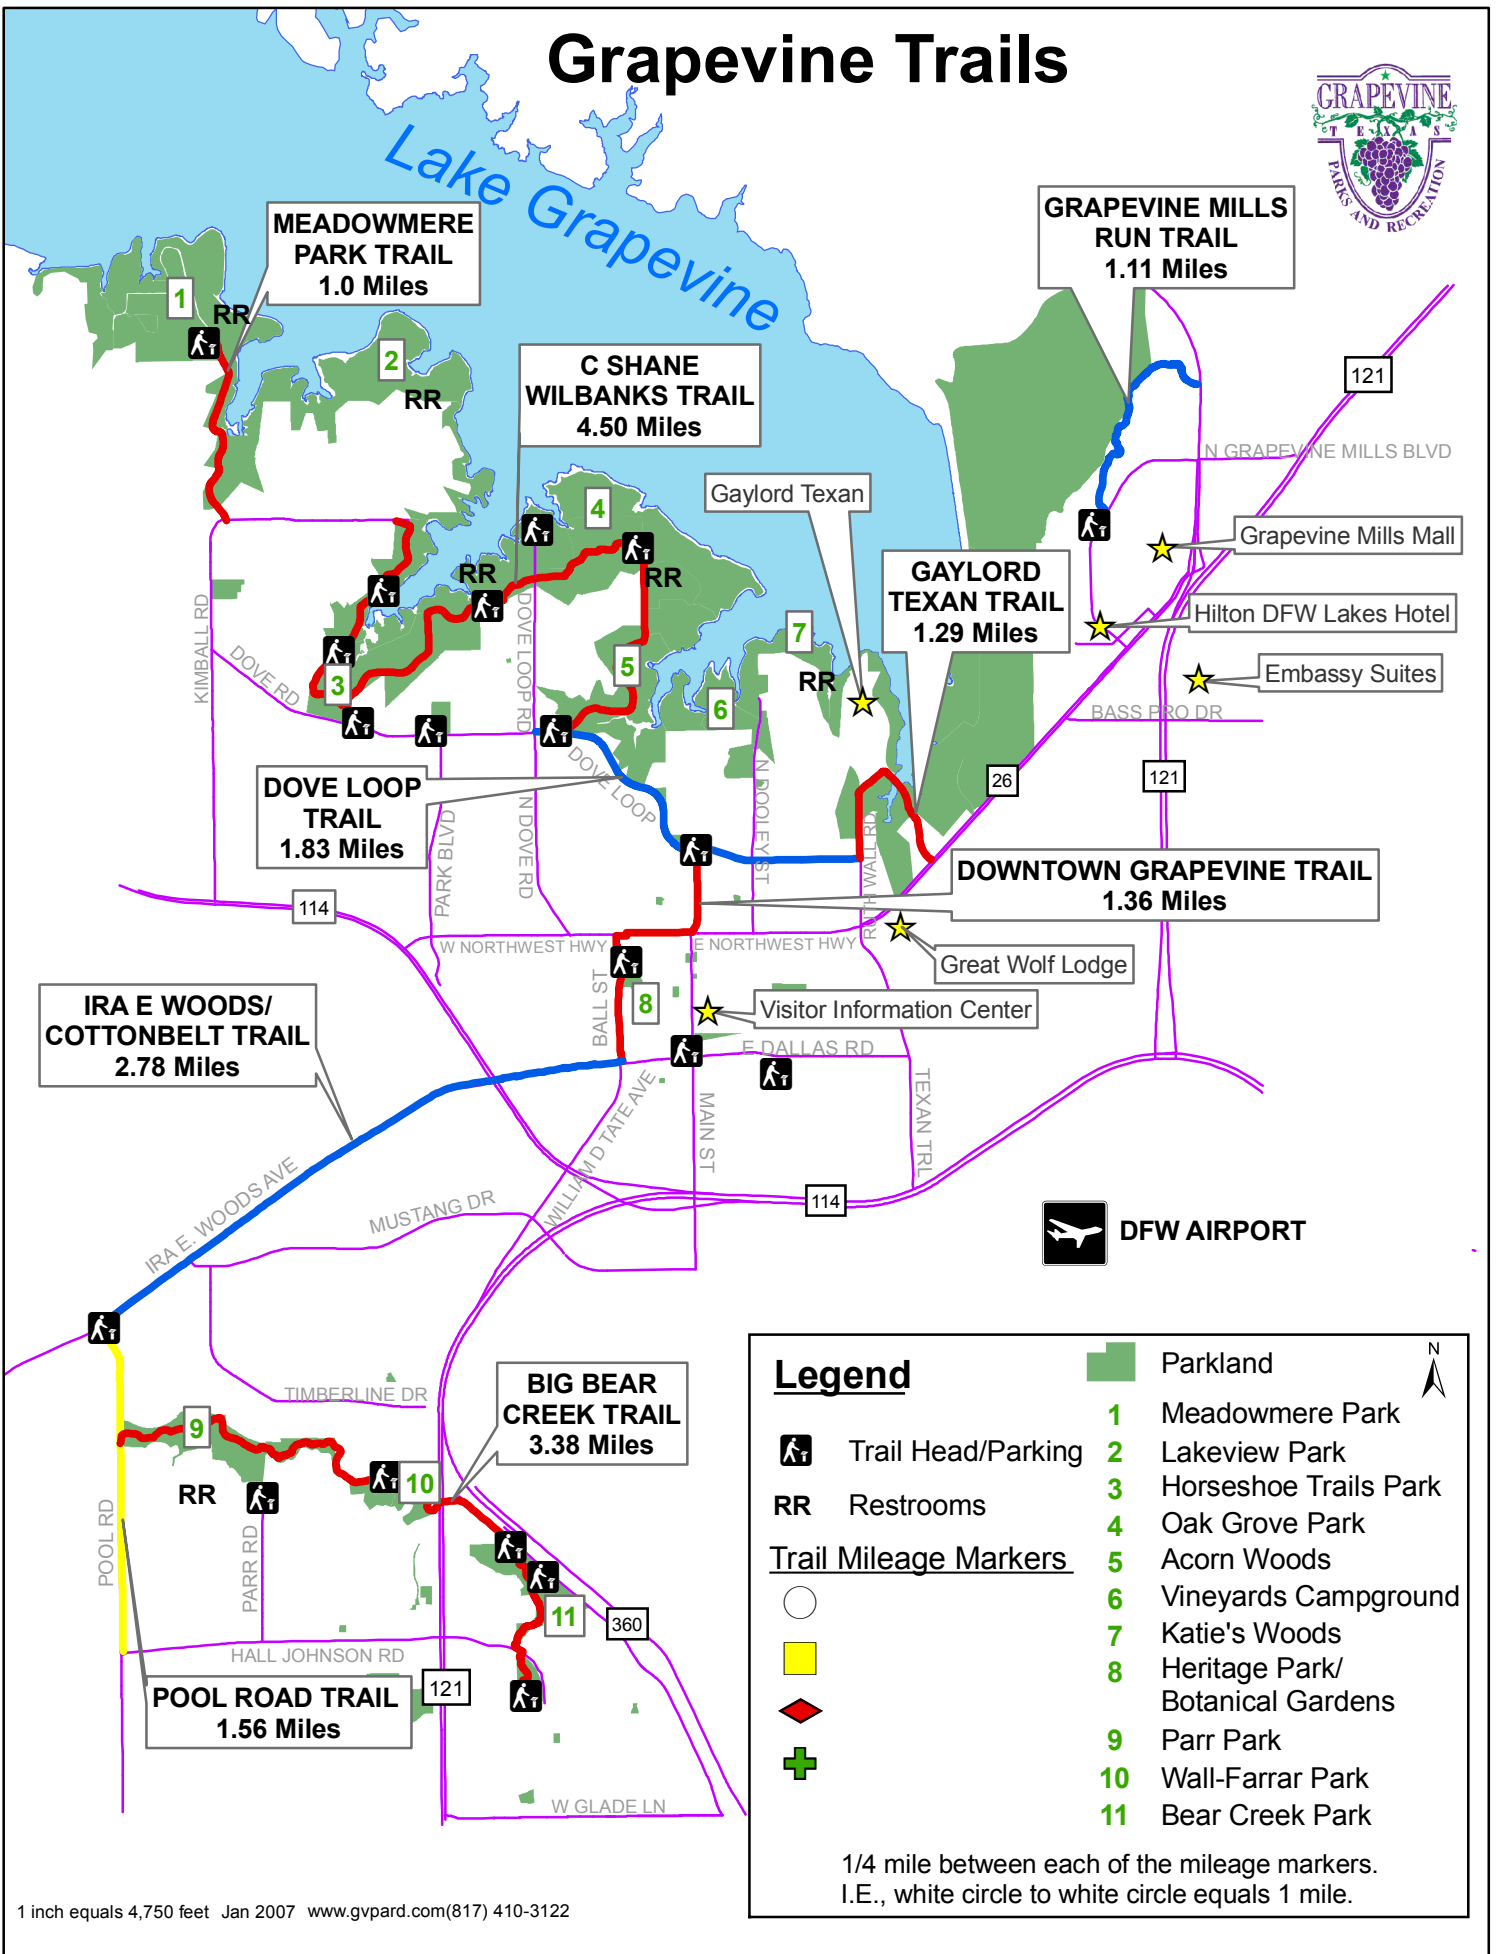

Grapevine Trails

Legend

- Parkland
- Trail Head/Parking
- Restrooms

Trail Mileage Markers

- 1 Meadowmere Park
- 2 Lakeview Park
- 3 Horseshoe Trails Park
- 4 Oak Grove Park
- 5 Acorn Woods
- 6 Vineyards Campground
- 7 Katie's Woods
- 8 Heritage Park/Botanical Gardens
- 9 Parr Park
- 10 Wall-Farrar Park
- 11 Bear Creek Park

1/4 mile between each of the mileage markers. I.E., white circle to white circle equals 1 mile.